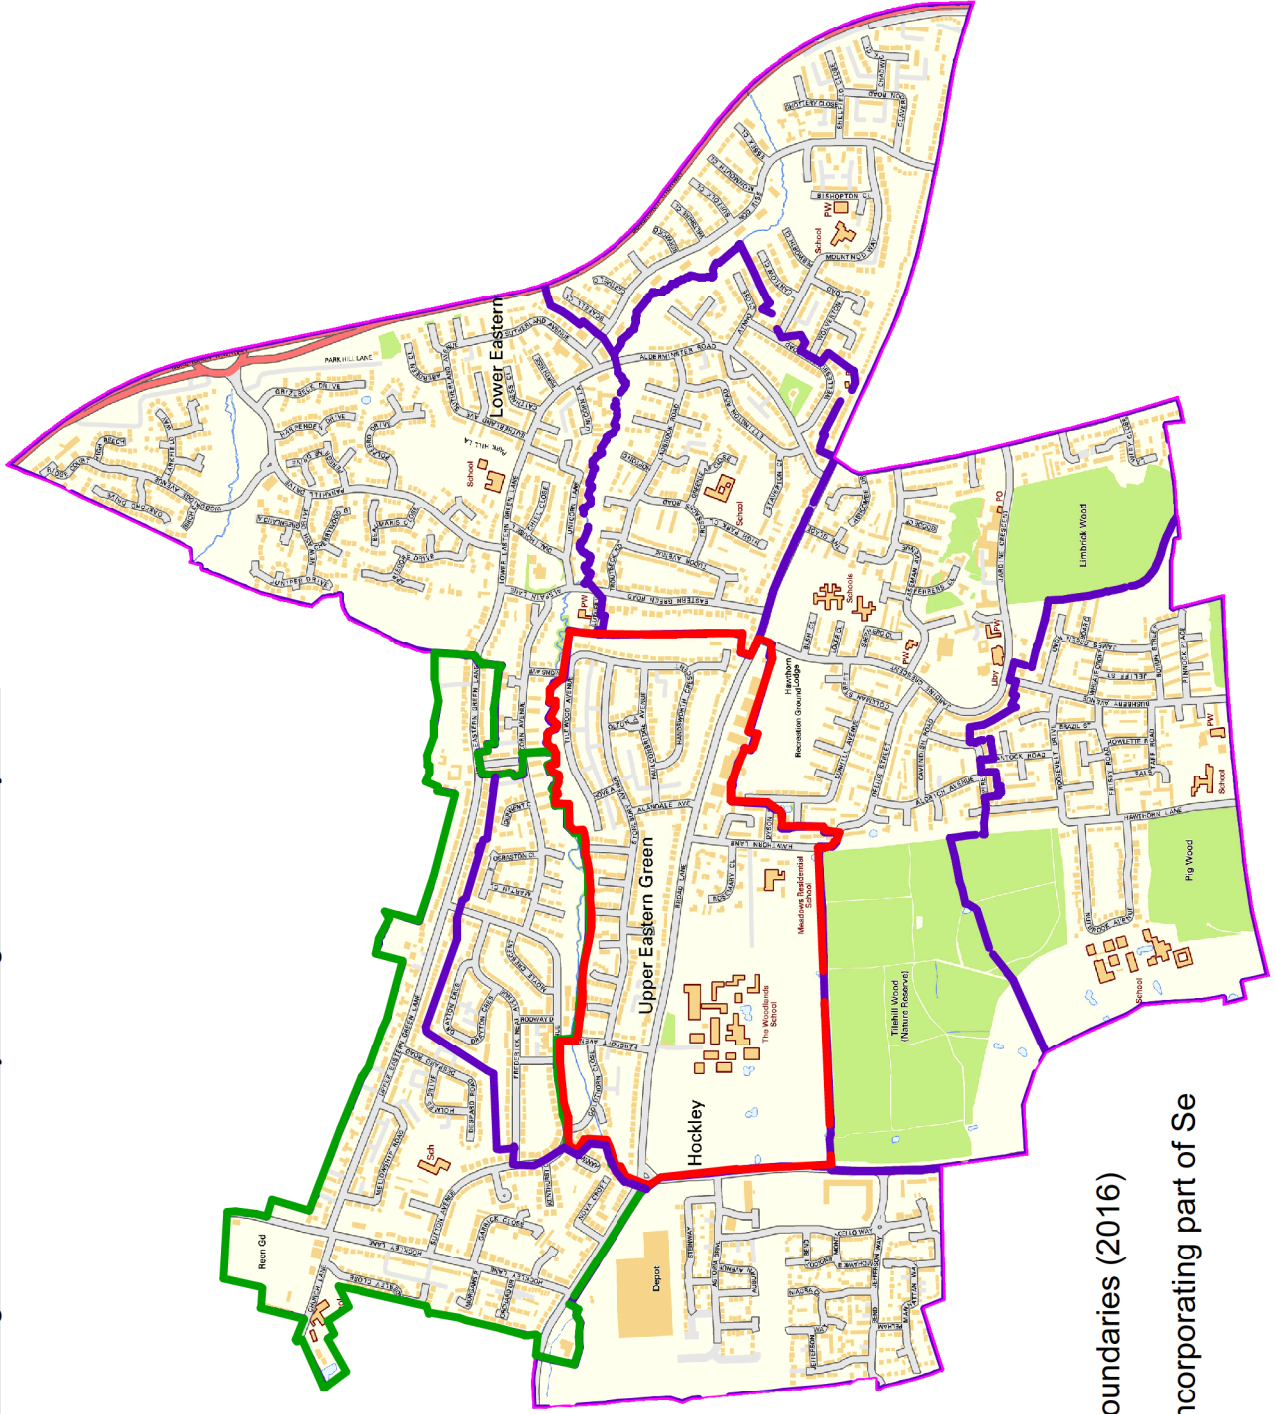

Woodlands Ward - Proposed Polling District Boundary Changes - January 2017

□ = Existing Polling District Boundaries (2016)

□ = New Sd Polling District, incorporating part of Se

□ = New Se Polling District